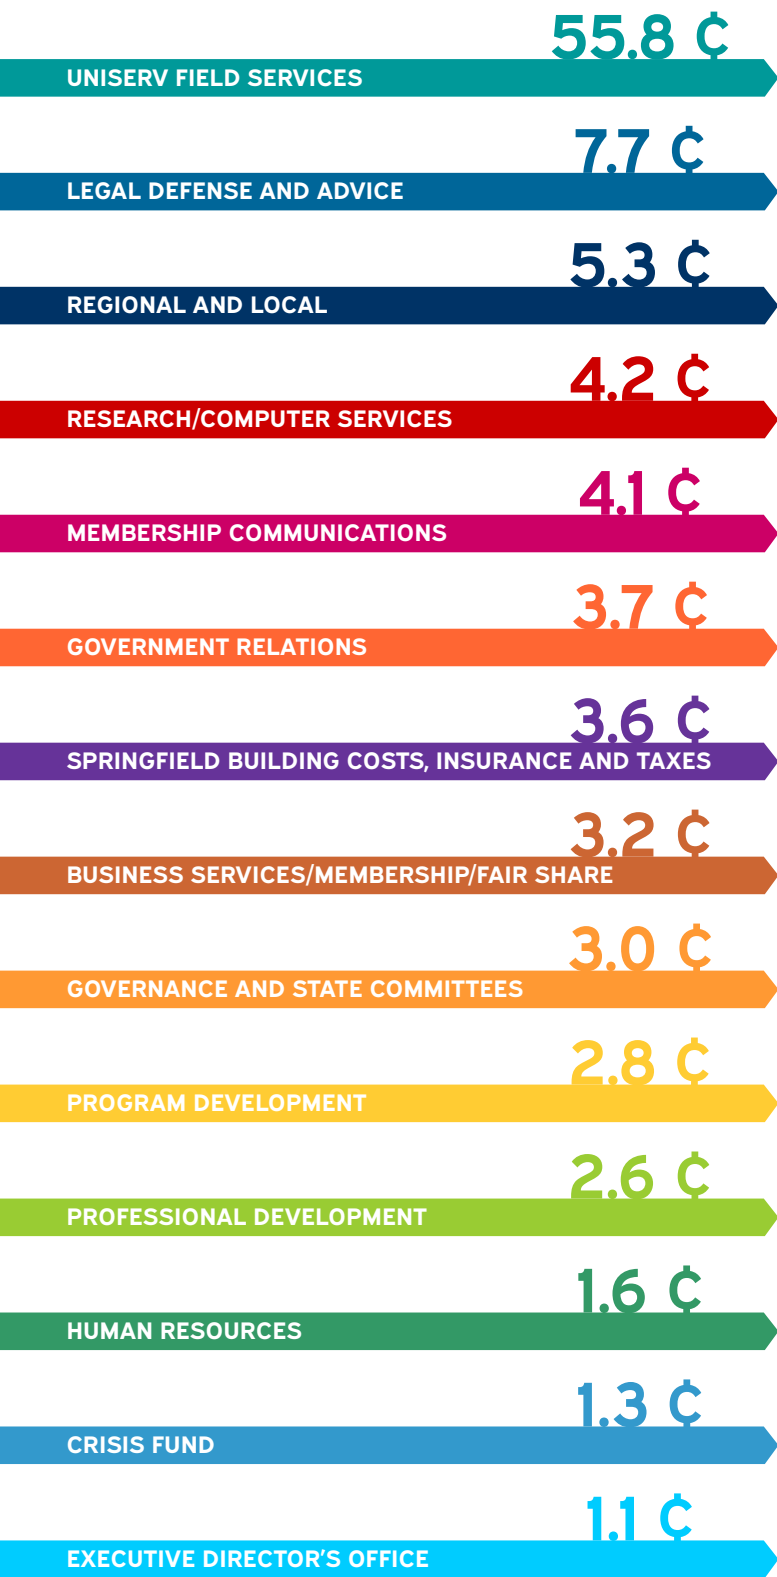

# DUES DOLLAR BREAKDOWN

WHAT DO I GET FOR ONE IEA DUES DOLLAR?

**ILLINOIS  
EDUCATION  
ASSOCIATION**

How one IEA dues dollar is allocated to support and represent members and affiliates in their efforts to achieve IEA's mission. Full dues \$483 educator, \$242 Education Support Professionals.

84 CENTS OF EVERY DUES DOLLAR IS SPENT DIRECTLY REPRESENTING MEMBERS